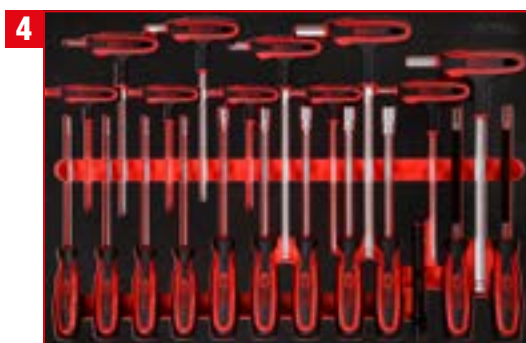

TLG
22

T-handle and screwdriver set

811.1022