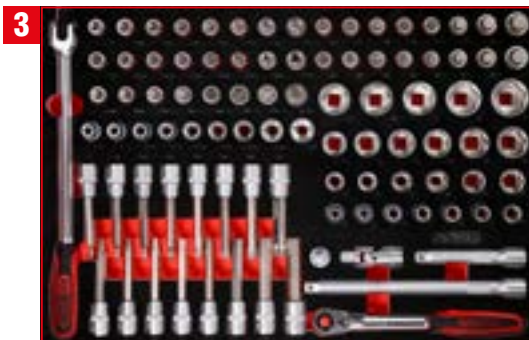

3

1/2" socket spanner set in foam insert

811.0095