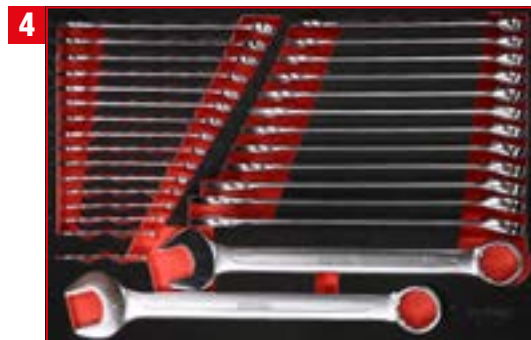

811.0156

3

1/2" socket spanner set in foam insert

811.0095

4

Combination spanner set in foam insert

811.0030

Performance from the first moment!