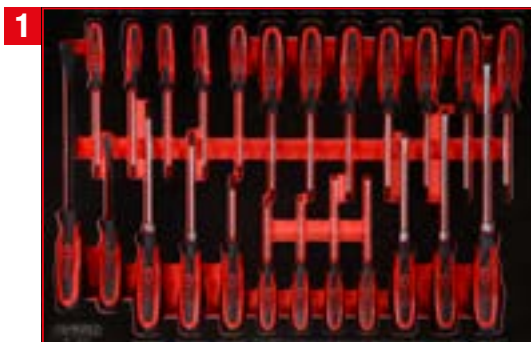

PACKAGE PRICE!

2.995,90 EUR

815.6423

TLG
24

Screwdriver set in foam insert

811.0024

TLG
156

1/4" + 3/8" socket spanner set in foam insert