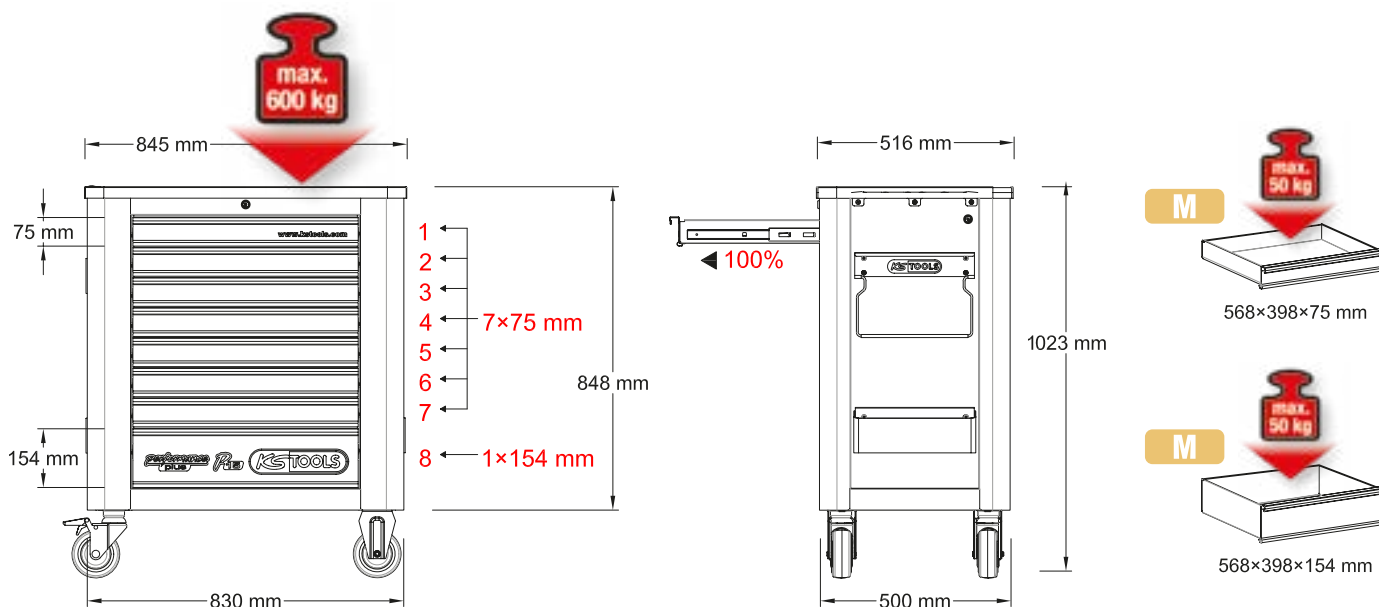

Eight drawers each load capacity up to 50 kg

Stable **ball bearing**

Stainless steel surface

Lock lockable

Anti-static castors with brakes

Integrated **corner protection**

Paper roll holder included

Can holder included

Eight drawers each load capacity up to 50 kg

Stable **ball bearing**

Plastic Surface

Lock lockable

Anti-static castors with brakes

Integrated **corner protection**

Paper roll holder included

Can holder included