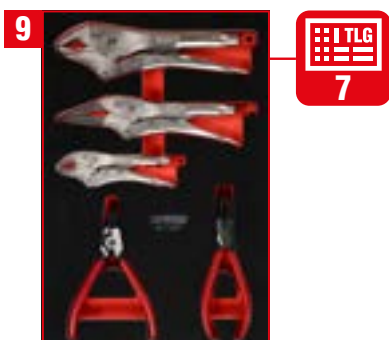

Screw spanner set in foam insert

811.0051

T-handle and screwdriver set in foam insert

811.1022

Hammer, chisel and file set in foam insert

811.0021

Spanner set in foam insert

812.0005