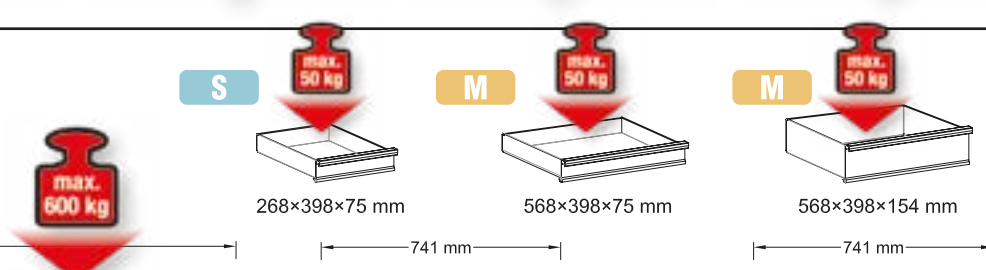

Stable **ball bearing**

Stainless steel surface

Two locks lockable

Anti-static castors with brakes

Integrated **corner protection**

Paper roll holder included

Can holder included

P10