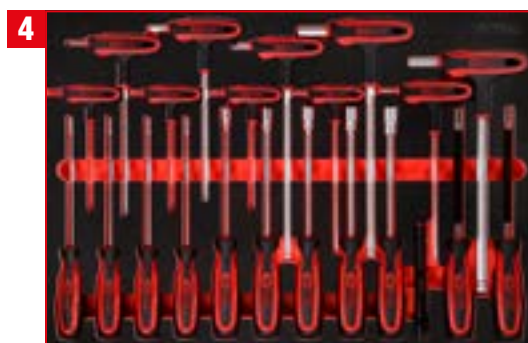

Screwdriver set in foam insert

811.0024

TLG
139

1/4" + 3/8" + 1/2" socket spanner set in foam insert

811.0139

TLG
53

Screw spanner set in foam insert

811.0053