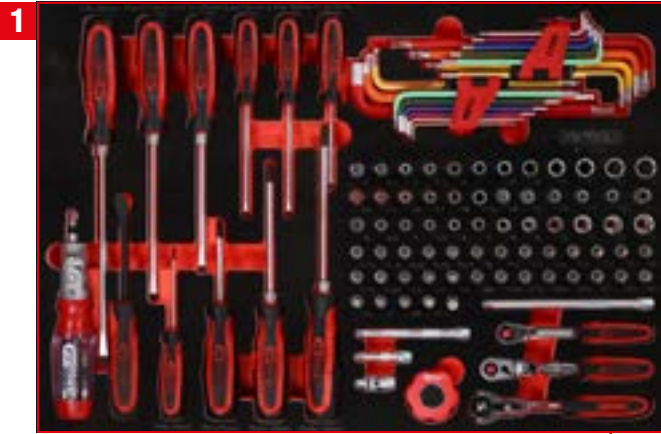

813.0165

1/2" socket spanner set in foam insert

813.0120

Screw spanner set in foam insert

813.0068

T-handle angle spanner and file set in foam insert

813.0028

Pliers and measuring tool set in foam insert

813.0036

Hammer, chisel and impact socket set in foam insert

813.0040

A REAL POWER PACKAGE!

P35

M

Scan QR code
for detailed
assortment list

PACKAGE PRICE!

3.445,⁵⁰_{EUR}

835.5279

279 Premium-
Tools

1

1/4" socket spanner and screwdriver set in foam insert
811.0105

2

3/8" + 1/2" socket spanner set in foam insert
811.0101

3