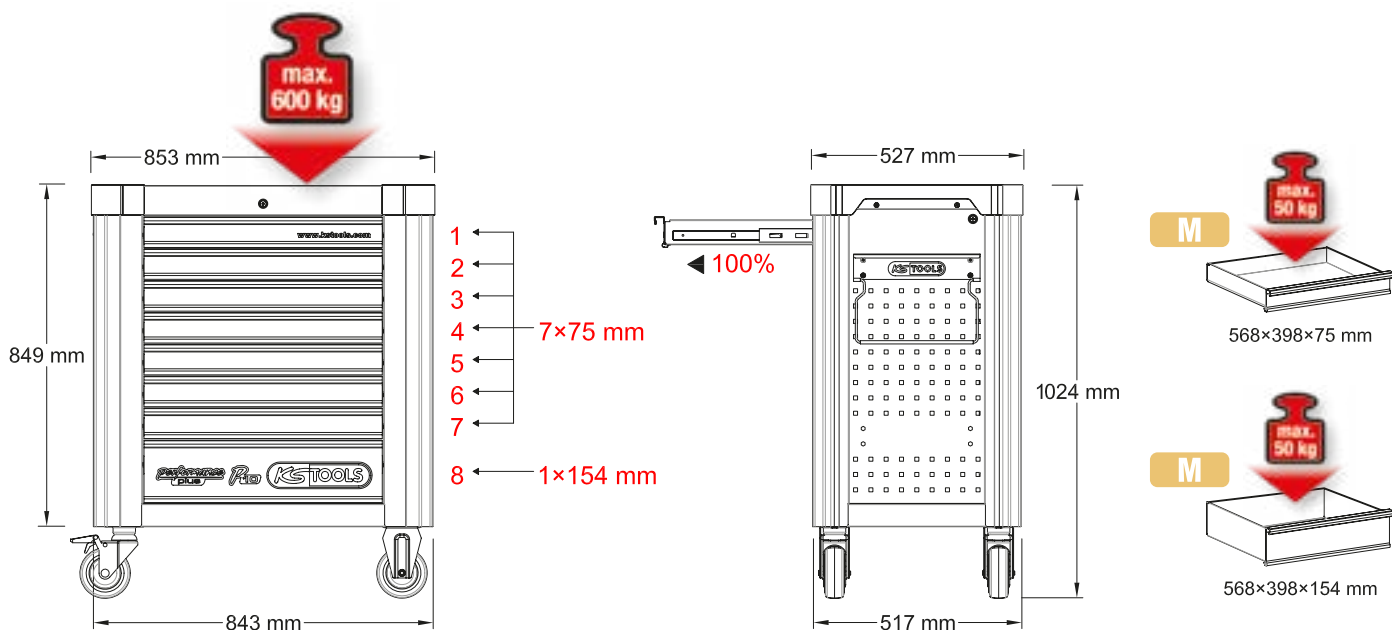

WE TAKE SERVICE PERSONALLY

THE ENTIRE PERFORMANCE PLUS FLEET

	P10	P10TC	P15	P20	P25	P30	P35	P40	P45
Dimensions (W x H x D)	853 x 1024 x 527	853 x 454 x 527	845 x 1023 x 516	1067 x 1023 x 646	1040 x 1024 x 527	1075 x 1024 x 657	1232 x 1027 x 741	1701 x 1017 x 710	1701 x 1132 x 710
No. of drawers	8	4	8	8	8	8	8	4	14
Drawer formats	2	1	2	2	2	2	3	2	4
Drawer internal dimensions	568 x 398 x 65 568 x 398 x 145	568 x 398 x 65	568 x 398 x 65 568 x 398 x 145	785 x 568 x 65 785 x 568 x 145	755 x 398 x 65 755 x 398 x 145	785 x 568 x 65 785 x 568 x 145	268 x 398 x 65 568 x 398 x 65 568 x 398 x 145	1429 x 568 x 180 1429 x 568 x 145	1429 x 568 x 180 568 x 568 x 65 785 x 568 x 65 785 x 568 x 145
Max. load capacity in kg	600 kg	400 kg	600 kg	600 kg	600 kg	600 kg	600 kg	1000 kg	1000 kg
Stainless steel worktop	•	•			•	•	•	•	•
Duo-Lock	•	•	•	•	•	•	•	•	•
Lockable	1x	1x	1x	1x	1x	1x	2x	1x	1x

Eight drawers each load capacity up to 50 kg

Stable **ball bearing**

Stainless steel surface

Lock lockable

Anti-static castors with brakes

Integrated **corner protection**

Paper roll holder included

Can holder included