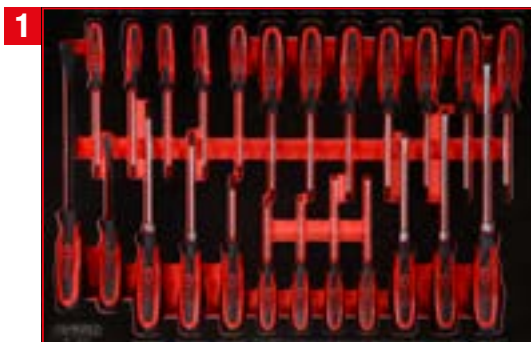

TLG
24

Screwdriver set

811.0024