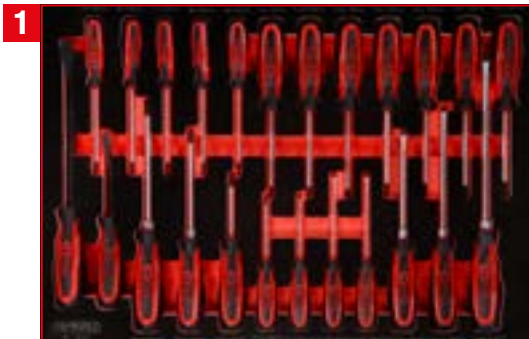

1

Screwdriver set in foam insert

811.0024