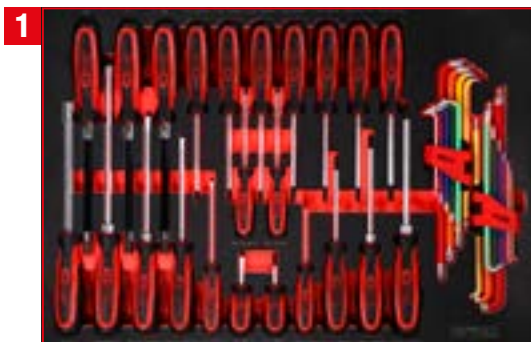

PACKAGE PRICE!

2.799,-^{EUR}

815.7397

TLG
41

Screwdriver set

811.0041

TLG
111

1/4" + 3/8" + 1/2" socket spanner set