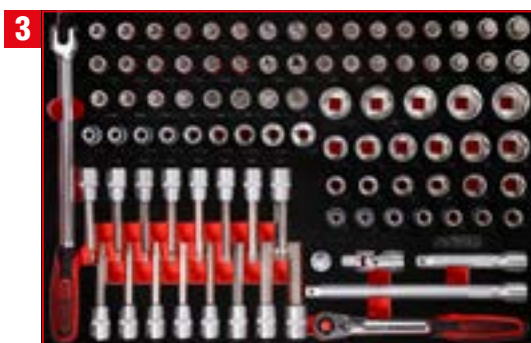

TLG
95

1/2" socket spanner set in foam insert

811.0095