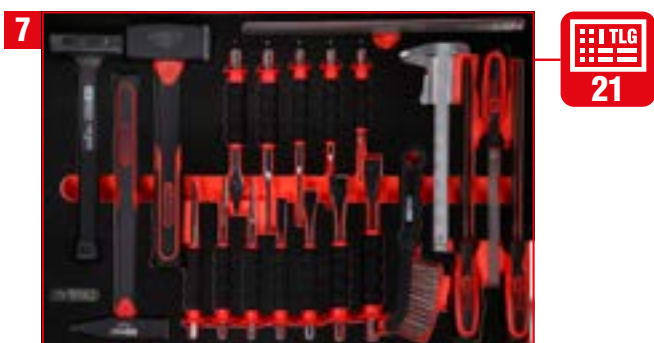

Hammer, chisel and file set in foam insert

811.0021