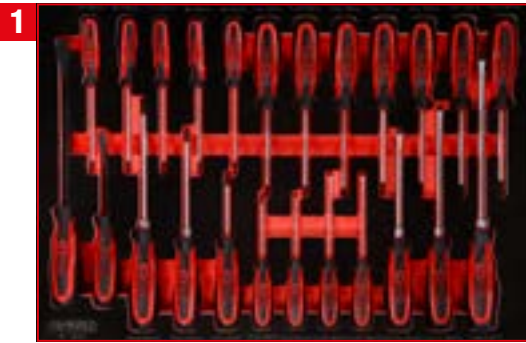

PACKAGE PRICE!

2.771,50
EUR

815.6399

TLG
24

Screwdriver set in foam insert

811.0024

TLG
156

1/4" + 3/8" socket spanner set in foam insert