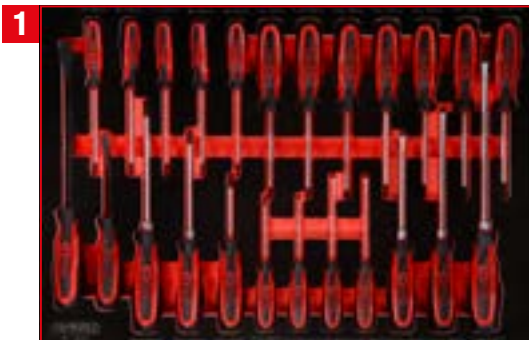

TLG
24

Screwdriver set

811.0024