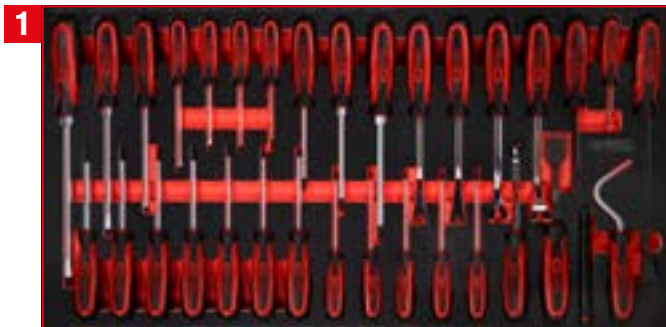

Screwdriver set in foam insert

813.0033