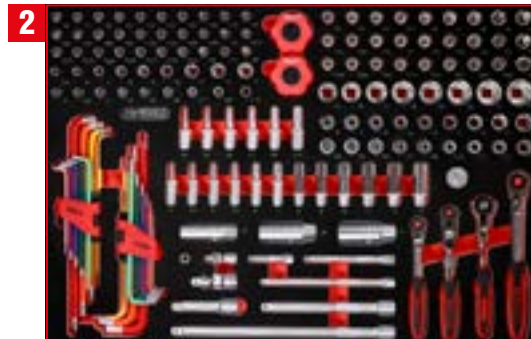

5.542,50

835.12549

549 Premium-Tools

1

Screwdriver set in foam insert

811.0024

2

1/4" + 3/8" socket spanner set in foam insert