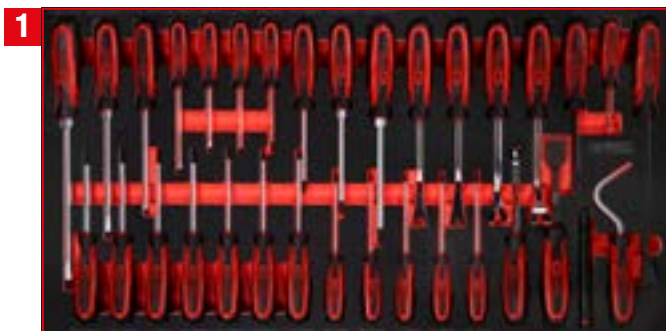

825.8564

**564 Premium-
Tools**

Screwdriver set in foam insert

813.0033

1/4" + 3/8" socket spanner set in foam insert

813.0213

1/2" socket spanner set in foam insert

813.0086