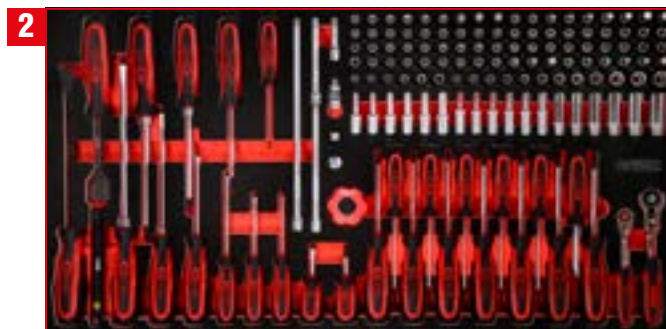

4.600,⁹⁰_{EUR}

825.8660

660 Premium-
Tools

Screw spanner set in foam insert

813.0057

1/4" socket spanner and screwdriver set

813.0146

3/8" socket spanner set in foam insert