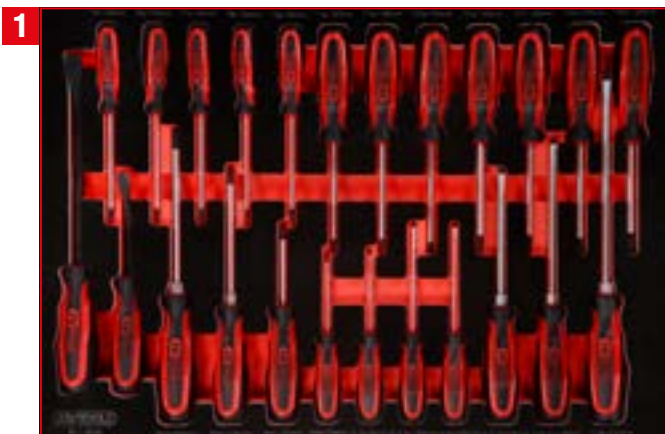

Screwdriver set

811.0024