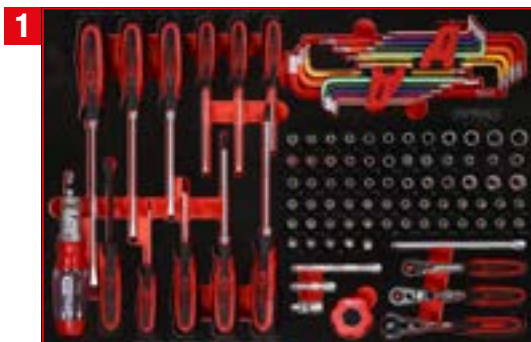

**279 Premium-
Tools**

P15

M

PACKAGE PRICE!

2.353,90
EUR

815.5279

TLG
105

1/4" socket spanner and
screwdriver set

811.0105

TLG
101

3/8" + 1/2" socket spanner set

811.0101

TLG
40

Screw spanner set

811.1040

TLG
12