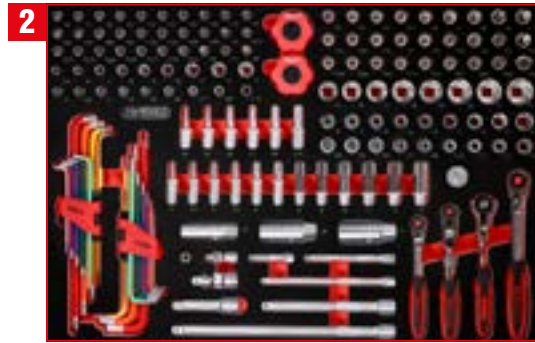

PACKAGE PRICE!

2.771,50
EUR

815.6399

TLG
24

Screwdriver set in foam insert

811.0024

TLG
156

1/4" + 3/8" socket spanner set in foam insert