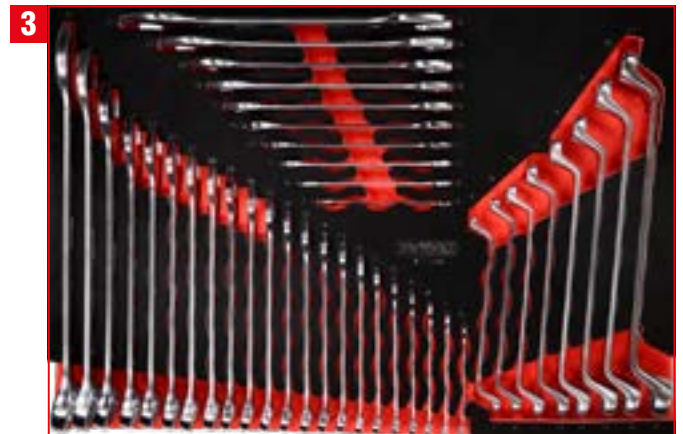

3.445,⁵⁰_{EUR}

835.5279

279 Premium-
Tools

1

1/4" socket spanner and screwdriver set in foam insert
811.0105

2

3/8" + 1/2" socket spanner set in foam insert
811.0101

3