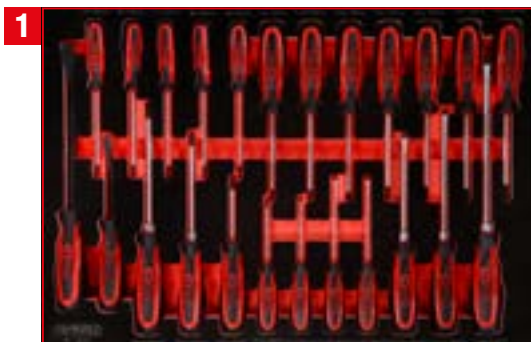

TLG
24

Screwdriver set in foam insert

811.0024