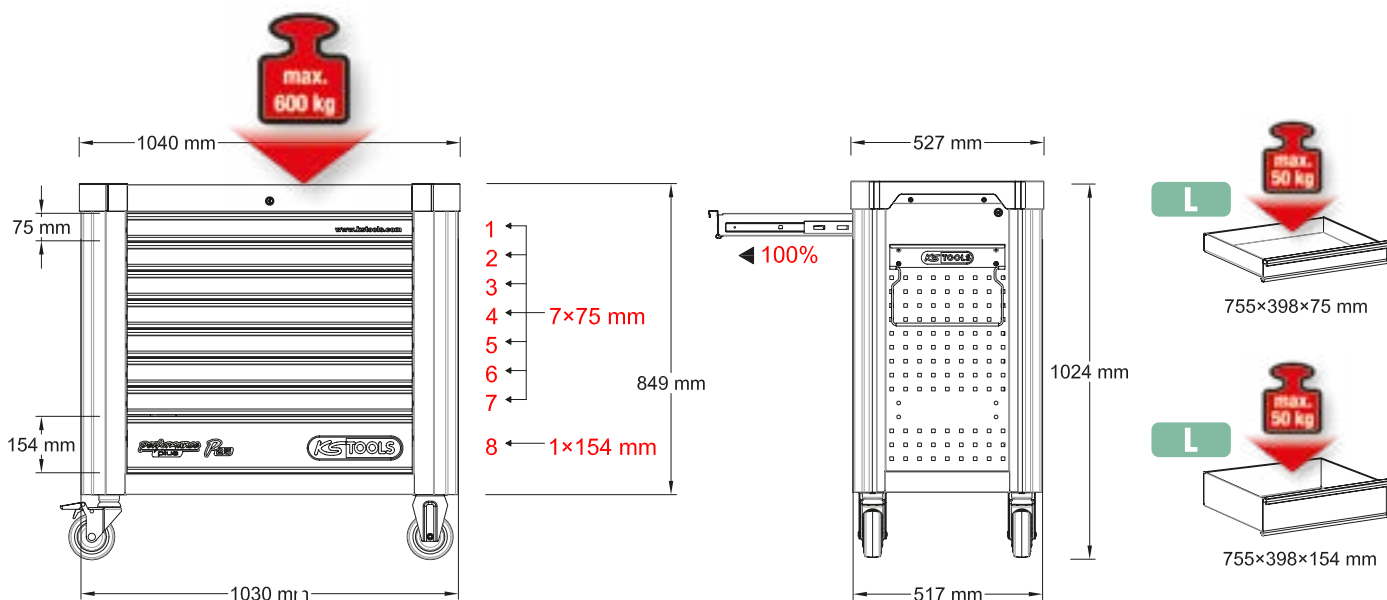

Stable **ball bearing**

Stainless steel surface

Lock lockable

Anti-static castors with brakes

Integrated **corner protection**

Paper roll holder included

Can holder included

INNOVATIVE THINKING FOR GREATER EFFICIENCY!