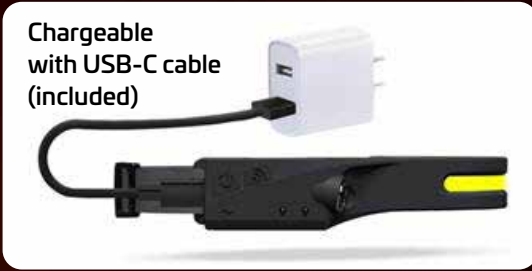

COB 100 %	COB 40 %	COB red	XPE 100 %	XPE 40 %
Modi	COB 100%	COB 40%	COB RED	XPE 100%	XPE 40%
LED	270° 3 Watt COB LED			1 Watt High Power XPE LED	
40% 100%	350 LM	150 LM	-	100 LM	40 LM
	3 h	6 h	8 h	4 h	8 h

Motion sensor for switching on and off