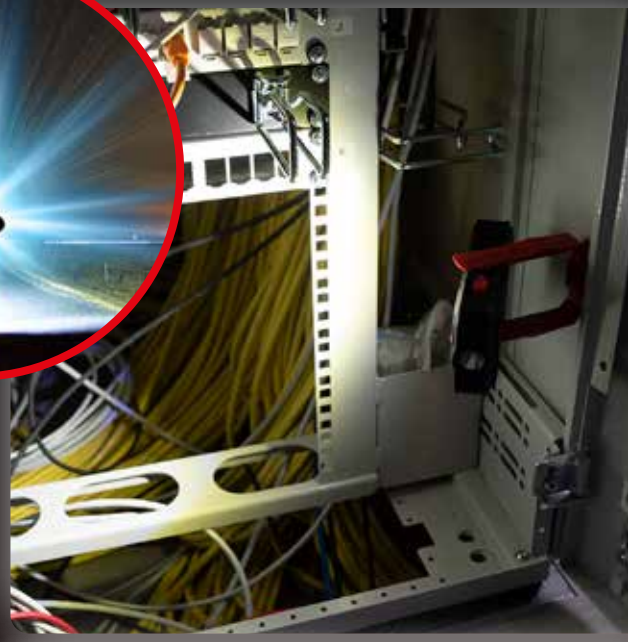

Mobile workshop hand lamp, 500 lumen, with Bluetooth speaker, folding

- Steplessly dimmable
- With Bluetooth speaker and microphone
- With USB power bank function (charging of external devices)
- With display for showing lumen and charge status
- direct charging on lamp
- Impact resistant Polycarbonate housing