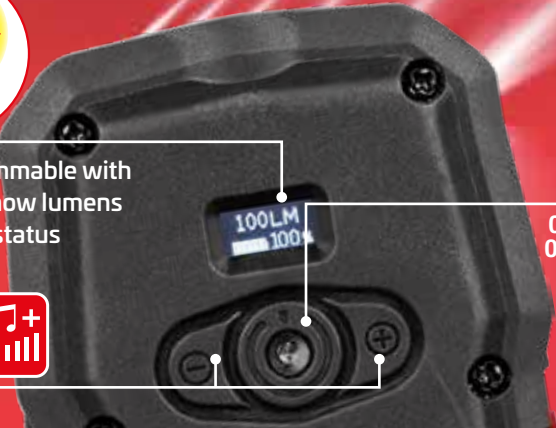

Infinitely dimmable with display to show lumens and charge status

270° foldaway magnetic stand

The Must Have!

For workshop or outdoor

MAX. 100 LUMEN

MAX. 350 LUMEN

270°

150.4520