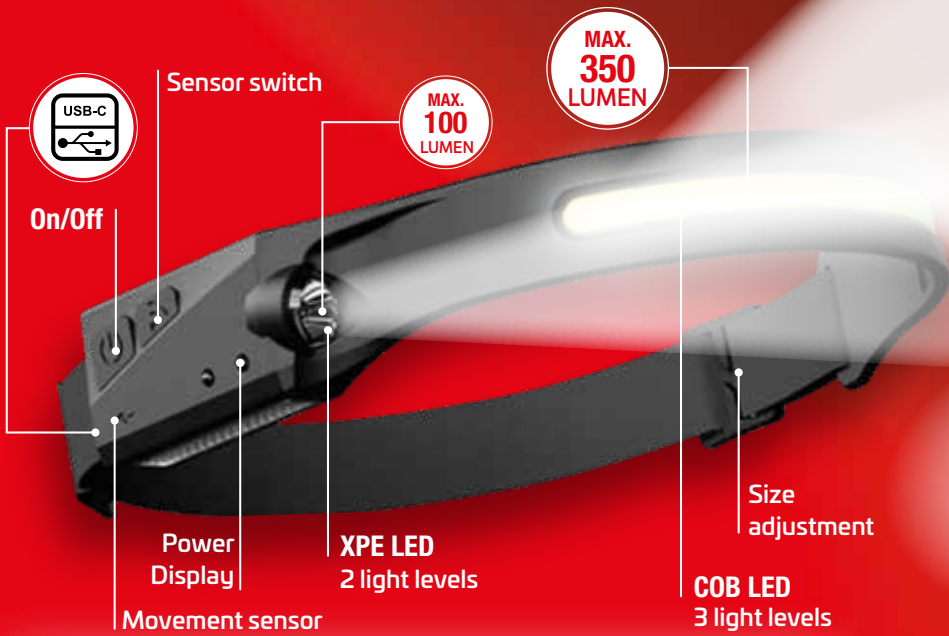

The Must Have!

For workshop or outdoor

MAX. 100 LUMEN

MAX. 350 LUMEN

270°

150.4520

14,90 €

270° Outdoor headlamp with motion sensor

Uncomfortable headlamps? That's over now! The headband is individually adjustable and therefore suitable for both children and adults. The motion sensor ensures that you need no hand to turn the lamp on and off.