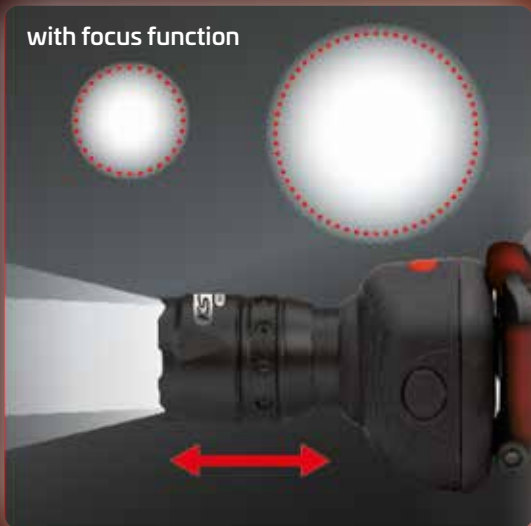

Ready for immediate
use: 3 AAA 1.5 V
batteries included!

perfectLight Headlamp with Motion Sensor 120 Lumen

- Extremely powerful light CREE XP-G2 front LED
- long service life
- Motion sensor for switching on and off
- 2 brightness levels
- Shock and impact resistant

Smart lamps for br

**140
LUMEN**

perfectLight headlamp with focus 140 lumen

- Up to 100 m light range
- Zoom from spot to flood light
- Adjustable front and head band for comfort and to stay in place
- ca 3 hours lamp duration
- Includes 3 x AAA 1,5V batteries