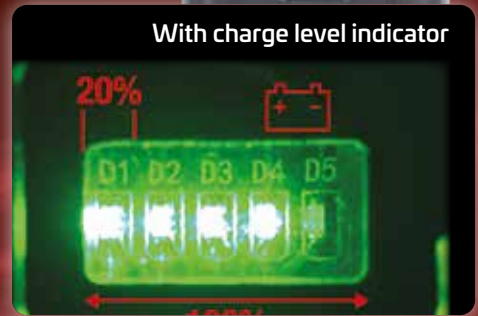

With charge level indicator

Mobile COB LED workshop hand lamp, foldable

- Ideal for very long network independent working
- 3 Watt COB LED + 1 x LED Head light
- Housing body covered with high quality rubber
- Ingress protection according to IP20
- Shock and impact resistant

LED plus battery at a light price!