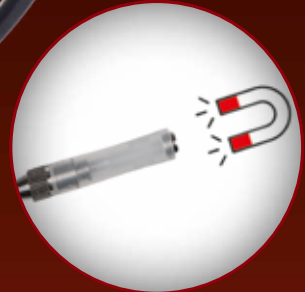

INCLUDES
EXTENSION 500 MM

550.1185

53,50 €

Flexible inspection lamp with magnet

- Halogen lamp
- Flexible long shaft, 400 mm
- With optional clip-on light-flooded magnet
- Includes extension 500 mm
- Approx. 60 hours lamp duration

Immediately ready to use:
3 AA batteries included!

600 mm