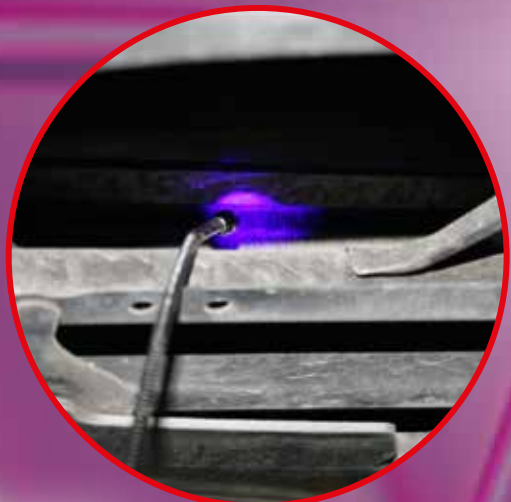

Flexible UV inspection lamp

- Ideal for very long network independent working
- LED UV lamp
- Flexible shaft
- Localizes leaks in air conditioning systems
- Clip for the breast pocket
- Approx. 60 hours lamp duration
- Impact proof housing

Switch on and get started: 3 AAA 1.5 V batteries included!

550.1165

53,50 €