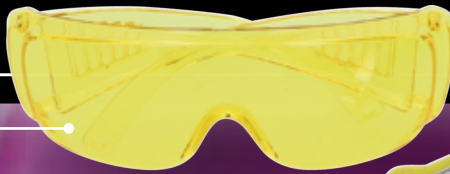

Switch on and get started: 3 AAA 1.5 V batteries included!

550.1165

53,50 €

550.1180

160,50 €

UV leak detection light set

- UV lamp
- Extremely high light power
- Ideal for locating leaks in air conditioning pipes
- Great for detecting leaks at close range
- Compatible with all industry-standard leak detection additives