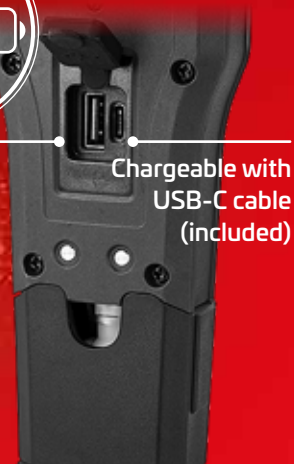

360° foldaway magnetic stand

5 Watt head light

10 Watt COB LED main light

150.4490

37,50 €

Steplessly dimmable

With belt clip and hook

360°

198 mm

Power bank function via USB-A

Chargeable with USB-C cable (included)

For wall mounting

INCLUDING AUTOMATICALLY SWITCHABLE CHARGING STATION WITH USB-C-CABLE

INCLUDES
EXTENSION 500 MM

550.1185

53,50 €